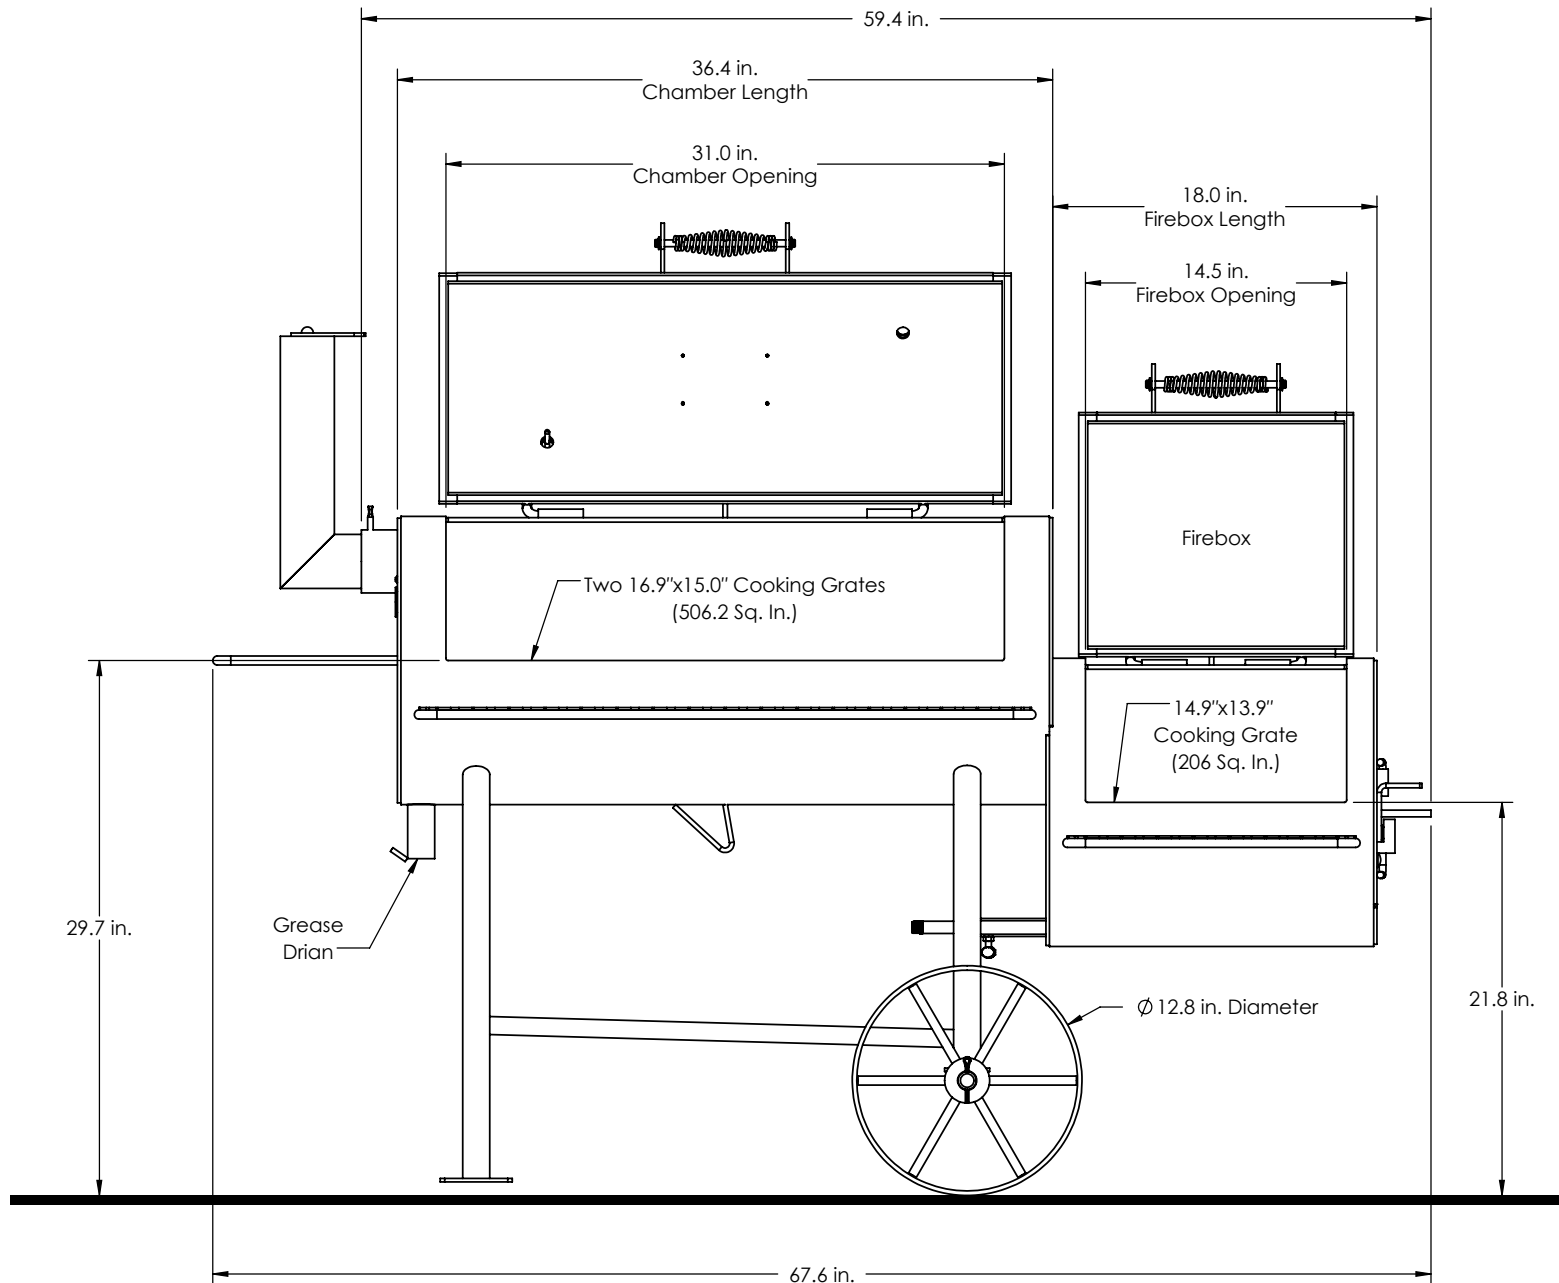

CHEYENNE

Overall Height: **48.2 in.**

Overall Depth: **30.6 in.**

Overall Length: **67.6 in.**

Total Weight: **315 lbs.**

CHEYENNE

Overall Height: **48.2 in.**

Overall Depth: **30.6 in.**

Overall Length: **67.6 in.**

Total Weight: **315 lbs.**