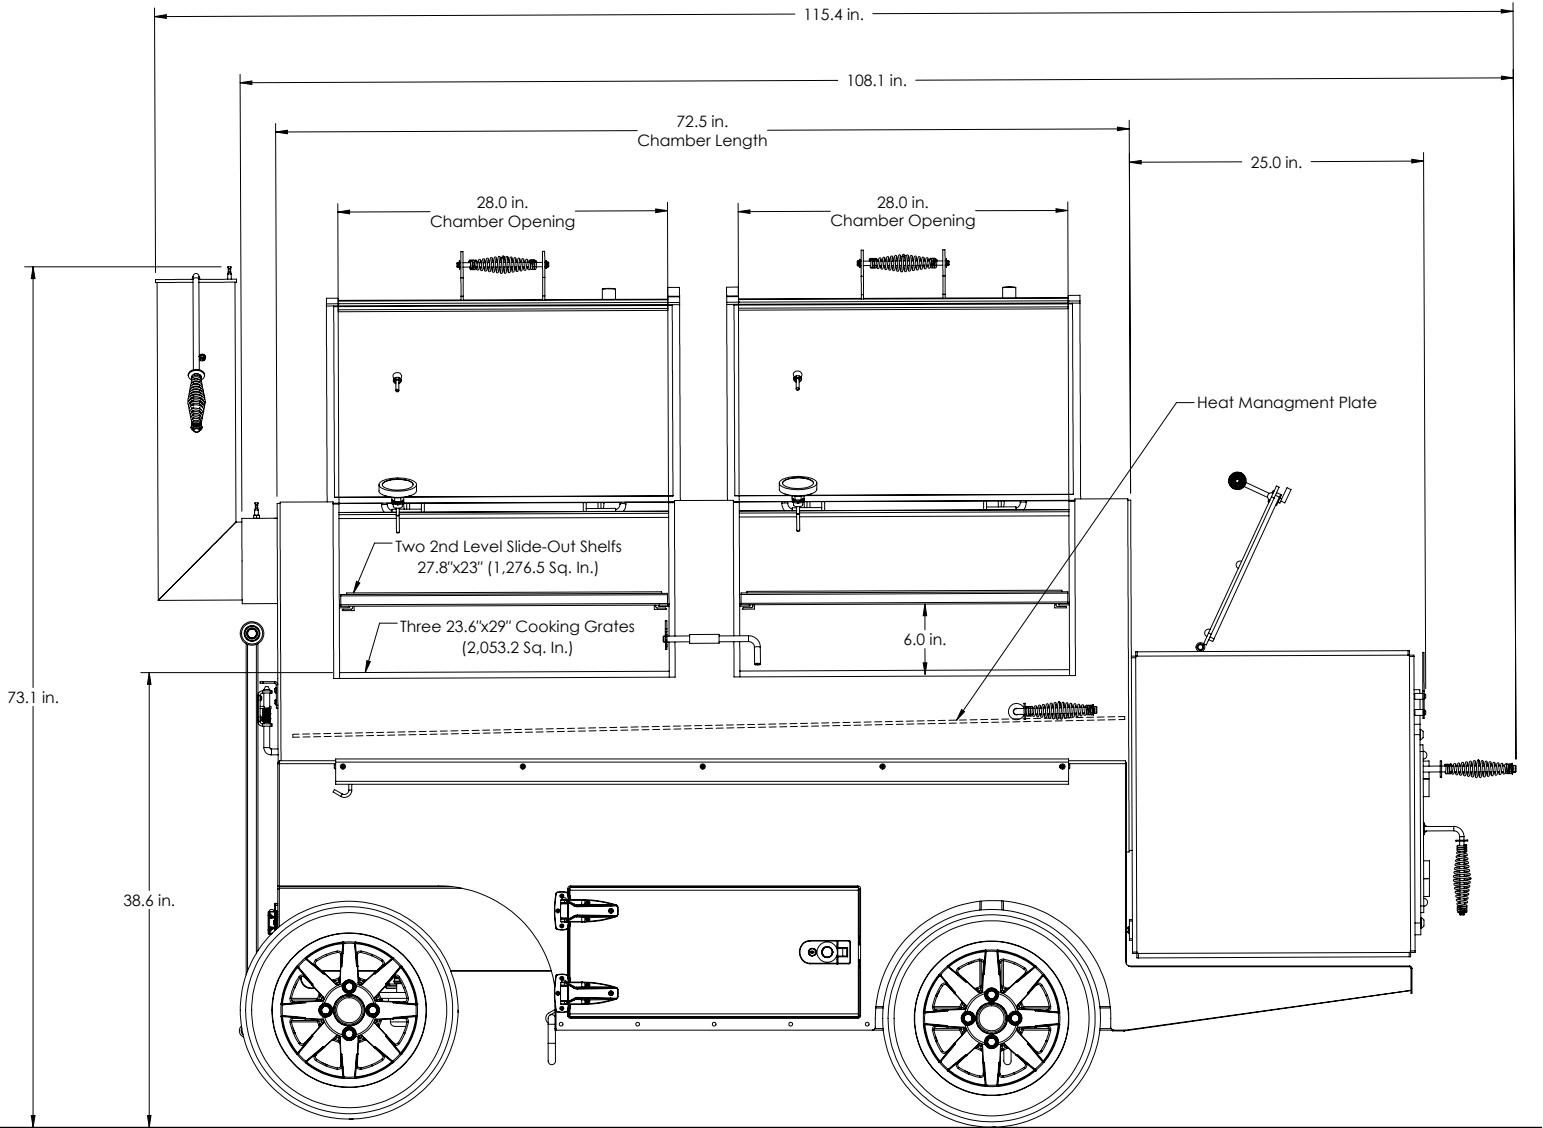

FRONTIERSMAN

Overall Height: 73.1 in.

Overall Width: 47.6 in.

Overall Length: 115.4 in.

Total Weight: 3,100 lbs.

FRONTIERSMAN

Overall Height: 73.1 in.

Overall Width: 47.6 in.

Overall Length: 115.4 in.

Total Weight: 3,100 lbs.