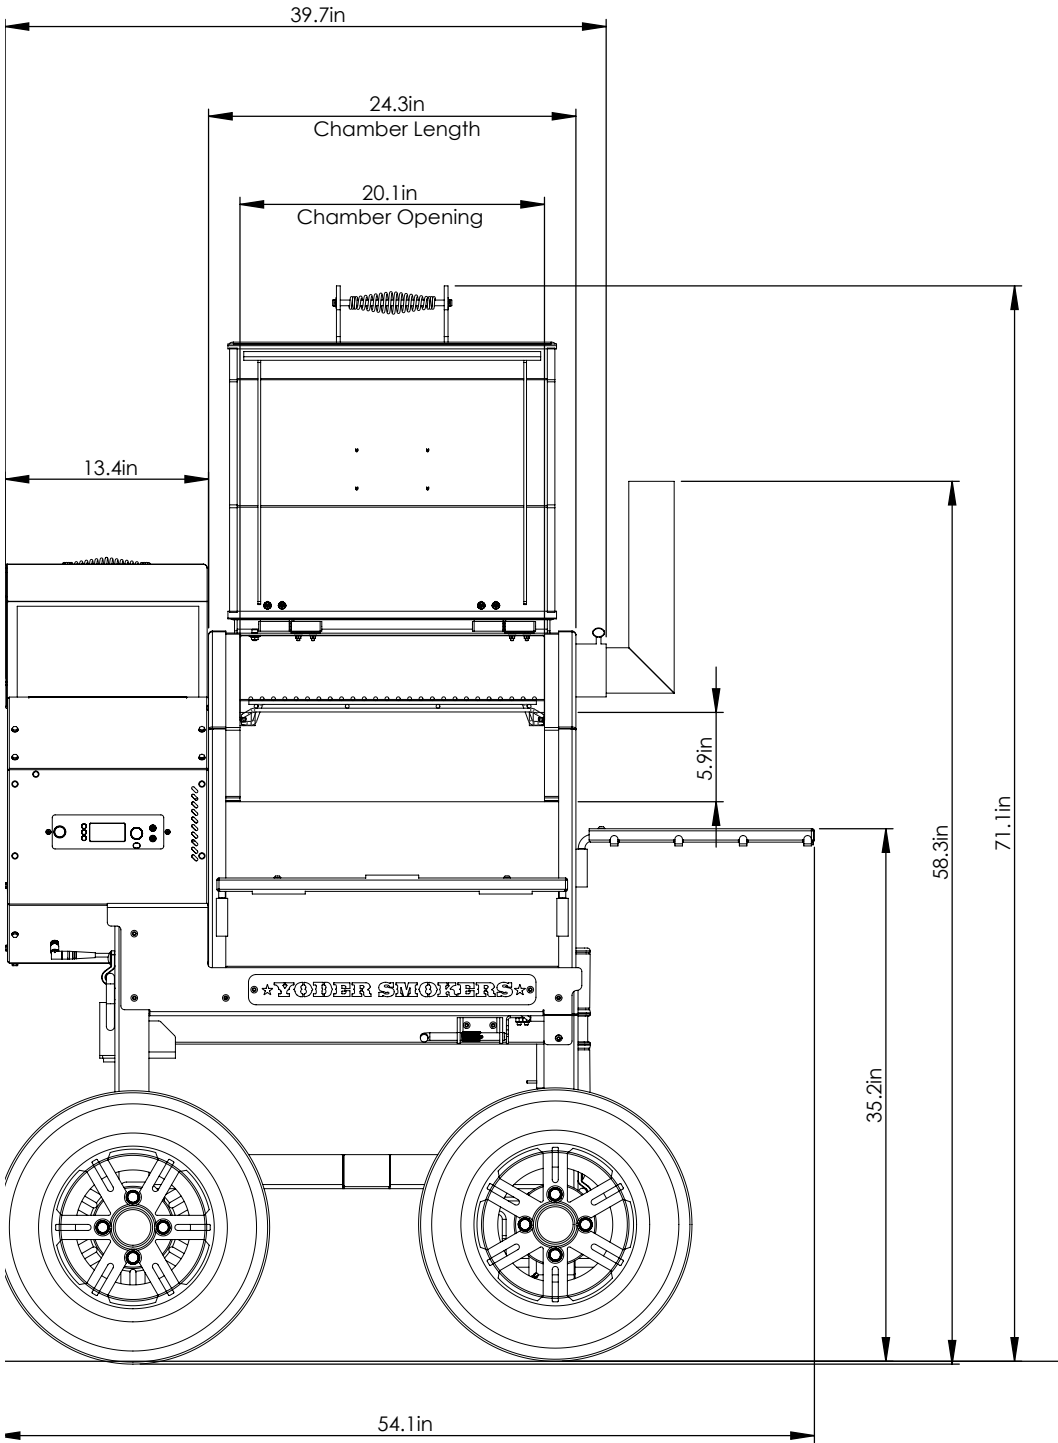

YS480S OUTLANDER

Overall Height: 57.3 in. Overall Depth: 42.89 in. Overall Length: 53.5 in. Total Weight: 470 lbs.

YS480S OUTLANDER

WITH UPGRADED 18" WHEELS & TIRES

Overall Height: 57.3 in. Overall Depth: 42.89 in. Overall Length: 53.5 in. Total Weight: 470 lbs.

YS480S OUTLANDER

WITH UPGRADED 18" WHEELS & TIRES

Overall Height: 58.31 in. Overall Depth: 44 in. Overall Length: 54 in. Total Weight: 489 lbs.

YS480S OUTLANDER

WITH UPGRADED 18" WHEELS & TIRES

Overall Height: 58.31 in. Overall Depth: 44 in. Overall Length: 54 in. Total Weight: 489 lbs.