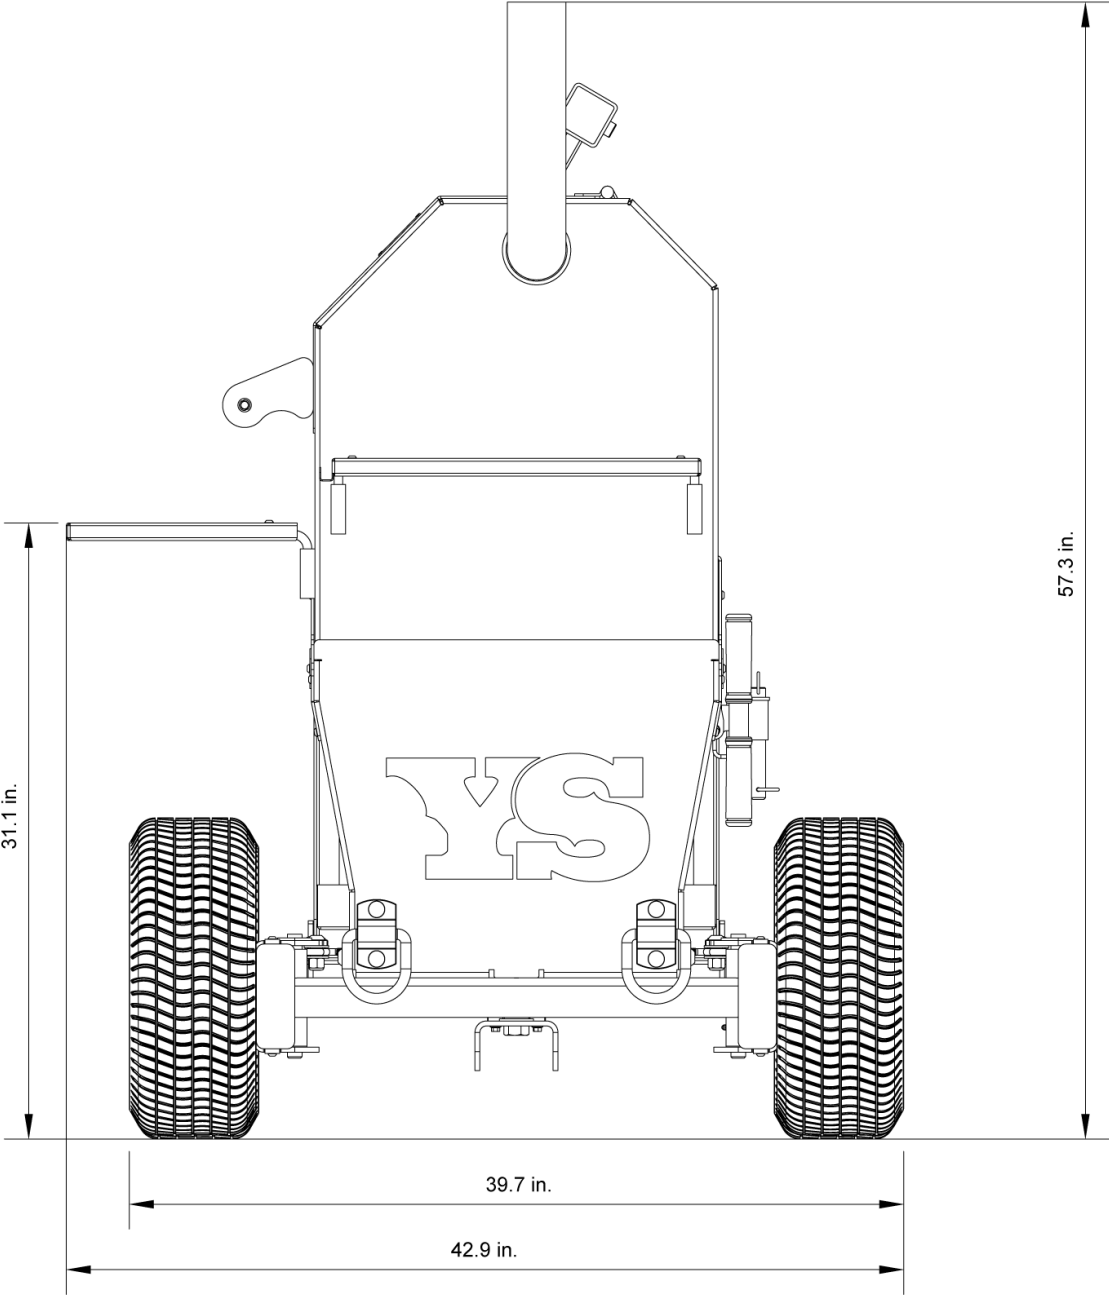

YS480S OUTLANDER

Overall Height: 57.3 in. Overall Depth: 42.89 in. Overall Length: 53.5 in. Total Weight: 470 lbs.

YS480S OUTLANDER

WITH UPGRADED 18" WHEELS & TIRES

Overall Height: 57.3 in. Overall Depth: 42.89 in. Overall Length: 53.5 in. Total Weight: 470 lbs.

YS480S OUTLANDER

WITH UPGRADED 18" WHEELS & TIRES

Overall Height: 58.31 in. Overall Depth: 44 in. Overall Length: 54 in. Total Weight: 489 lbs.

YS480S OUTLANDER

WITH UPGRADED 18" WHEELS & TIRES

Overall Height: 58.31 in. Overall Depth: 44 in. Overall Length: 54 in. Total Weight: 489 lbs.