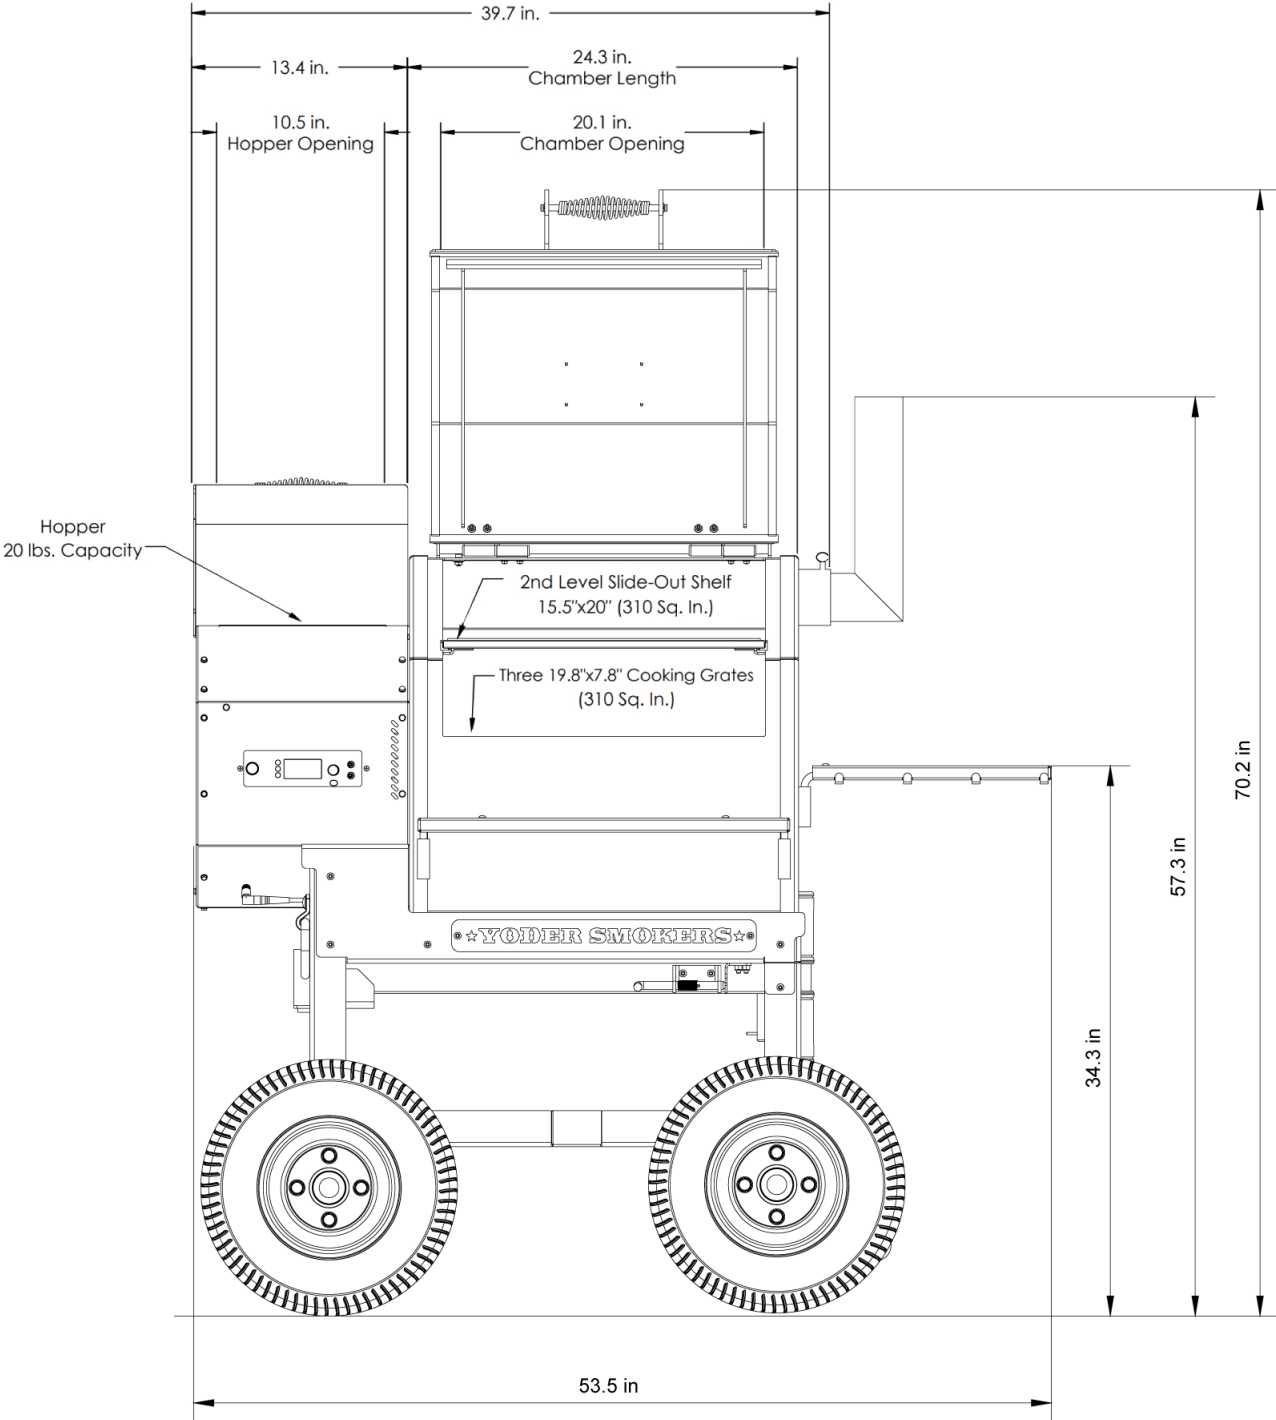

YS480S OUTLANDER

Overall Height: 57.3 in. Overall Depth: 42.89 in. Overall Length: 53.5 in. Total Weight: 470 lbs.

YS480S OUTLANDER

WITH UPGRADED 18" WHEELS & TIRES

Overall Height: 57.3 in. Overall Depth: 42.89 in. Overall Length: 53.5 in. Total Weight: 470 lbs.

YS480S OUTLANDER

WITH UPGRADED 18" WHEELS & TIRES

Overall Height: 58.31 in. Overall Depth: 44 in. Overall Length: 54 in. Total Weight: 489 lbs.

YS480S OUTLANDER

WITH UPGRADED 18" WHEELS & TIRES

Overall Height: 58.31 in. Overall Depth: 44 in. Overall Length: 54 in. Total Weight: 489 lbs.