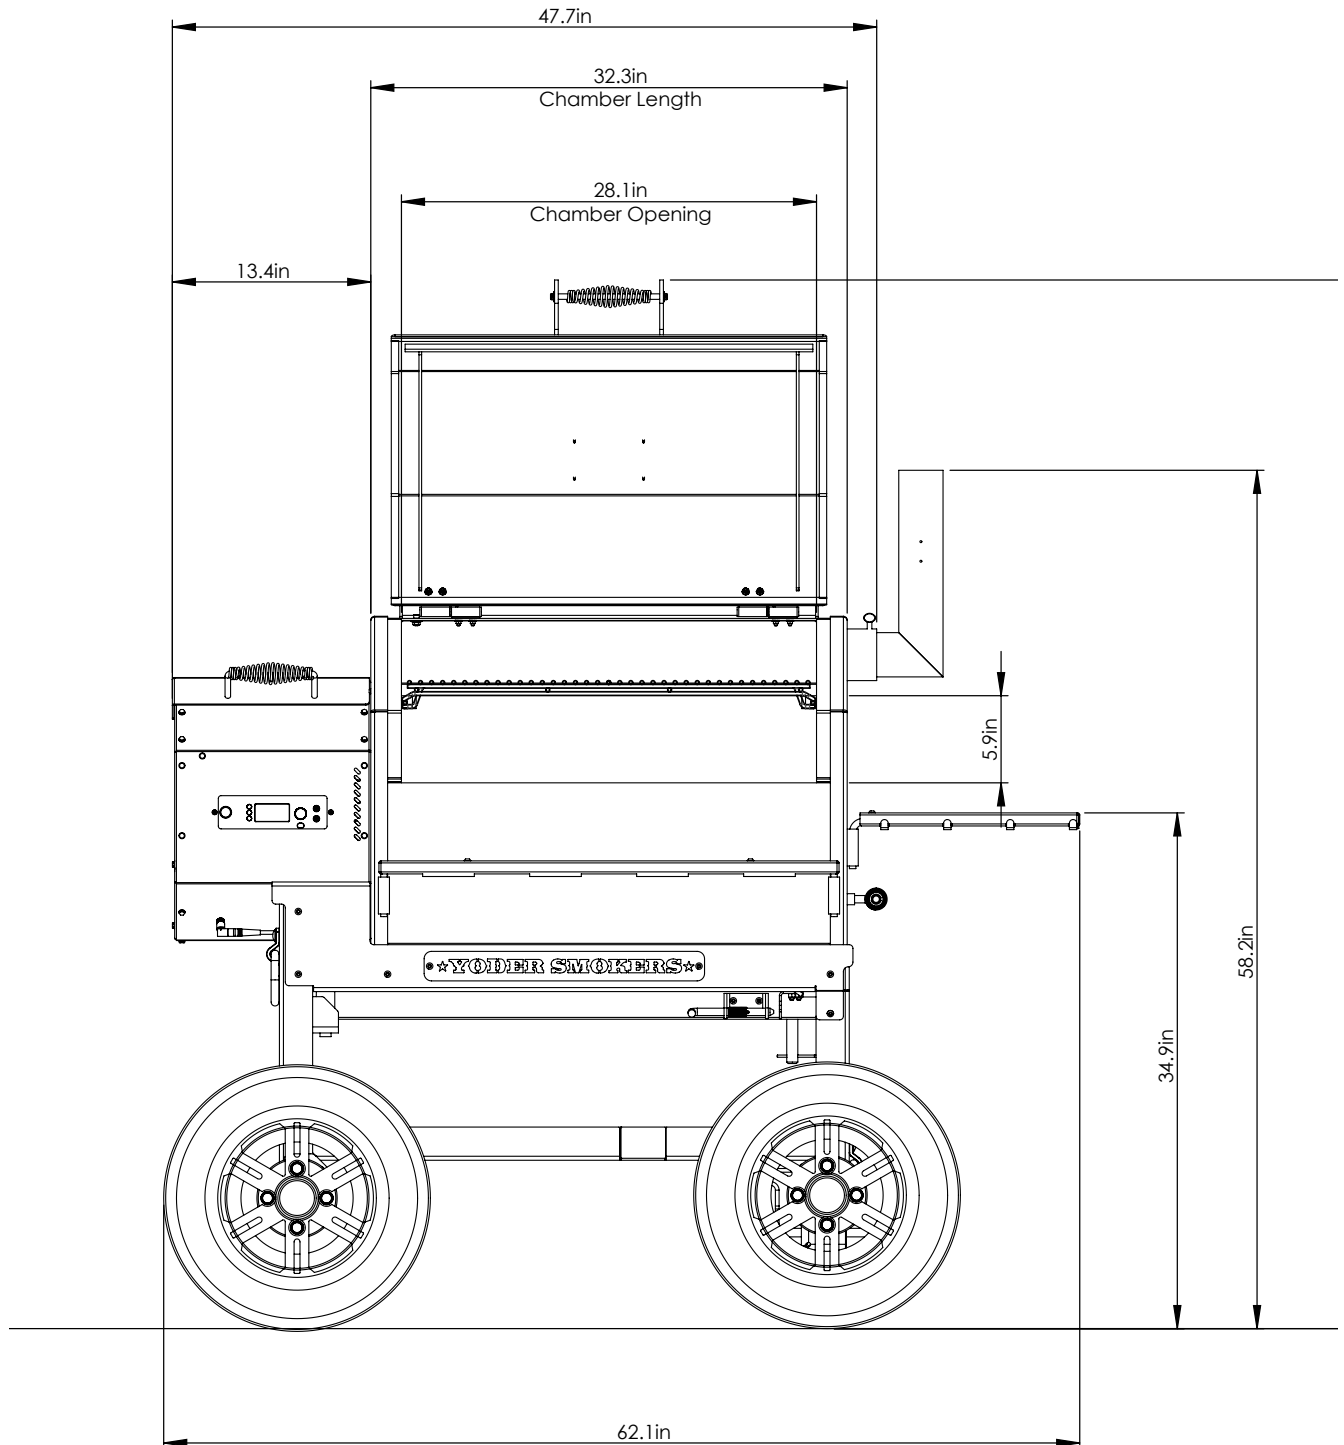

YS640S OUTLANDER

Overall Height: 57.31 in. Overall Depth: 42.89 in. Overall Length: 61.48 in. Total Weight: 541 lbs.

YS640S OUTLANDER

Overall Height: 57.31 in. Overall Depth: 42.89 in. Overall Length: 61.48 in. Total Weight: 541 lbs.

YS640S OUTLANDER

WITH UPGRADED 18" WHEELS & TIRES

Overall Height: 58.31 in. Overall Depth: 44 in. Overall Length: 62 in. Total Weight: 559 lbs.

YS640S OUTLANDER

WITH UPGRADED 18" WHEELS & TIRES

Overall Height: 58.31 in. Overall Depth: 44 in. Overall Length: 62 in. Total Weight: 559 lbs.