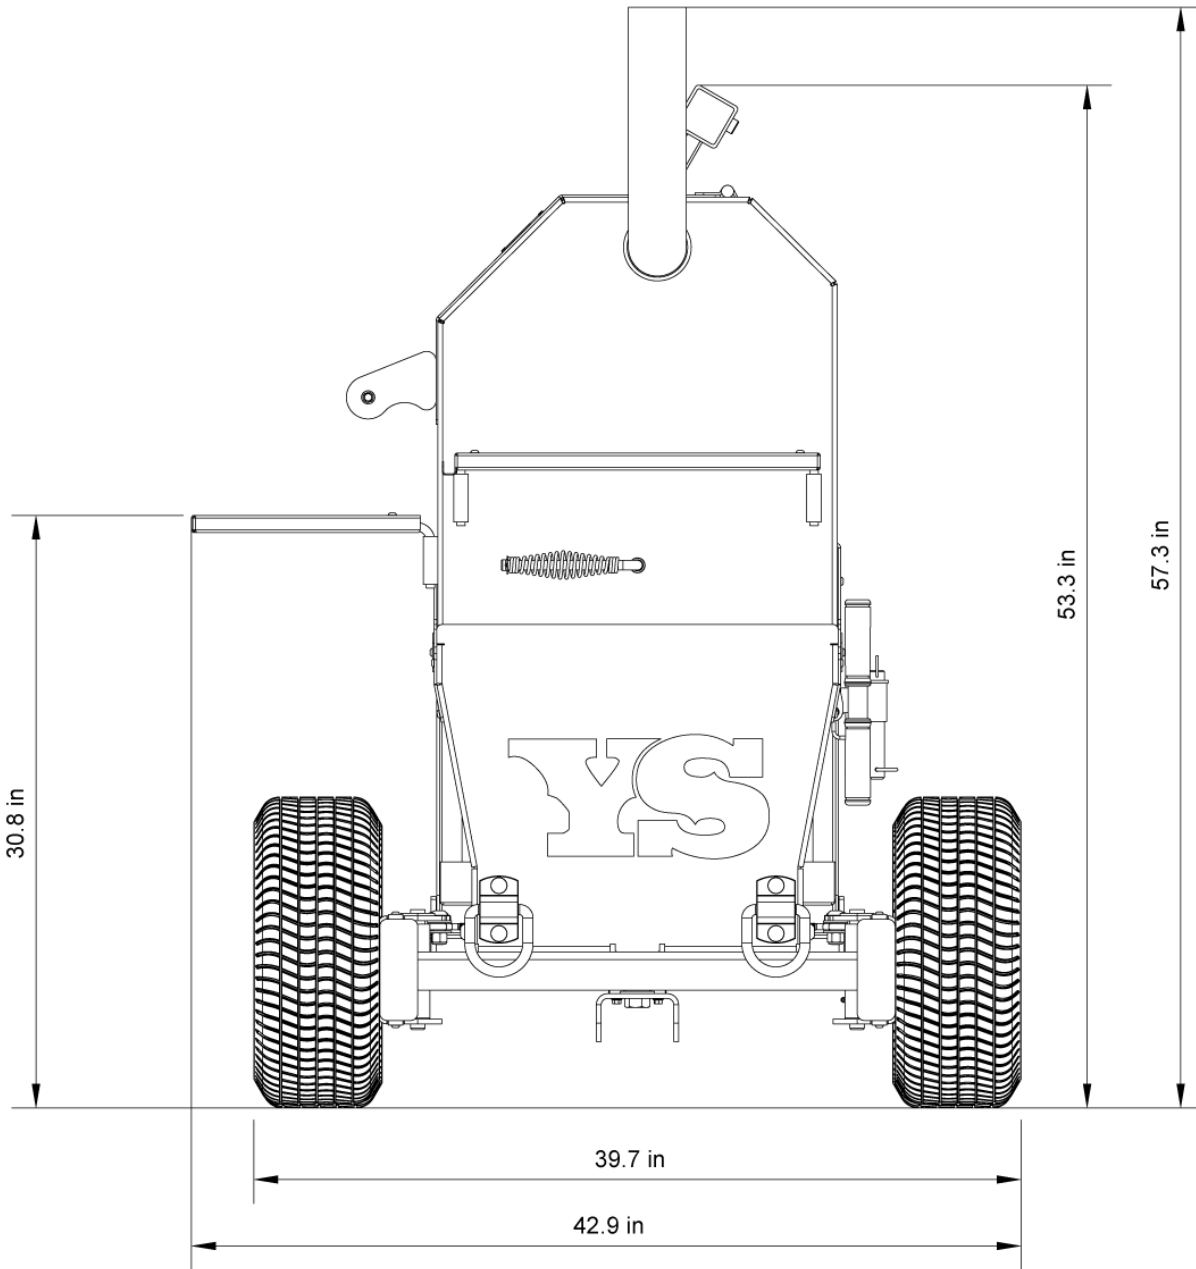

YS640S OUTLANDER

Overall Height: 57.31 in. Overall Depth: 42.89 in. Overall Length: 61.48 in. Total Weight: 541 lbs.

YS640S OUTLANDER

Overall Height: 57.31 in. Overall Depth: 42.89 in. Overall Length: 61.48 in. Total Weight: 541 lbs.

YS640S OUTLANDER

WITH UPGRADED 18" WHEELS & TIRES

Overall Height: 58.31 in. Overall Depth: 44 in. Overall Length: 62 in. Total Weight: 559 lbs.

YS640S OUTLANDER

WITH UPGRADED 18" WHEELS & TIRES

Overall Height: 58.31 in. Overall Depth: 44 in. Overall Length: 62 in. Total Weight: 559 lbs.