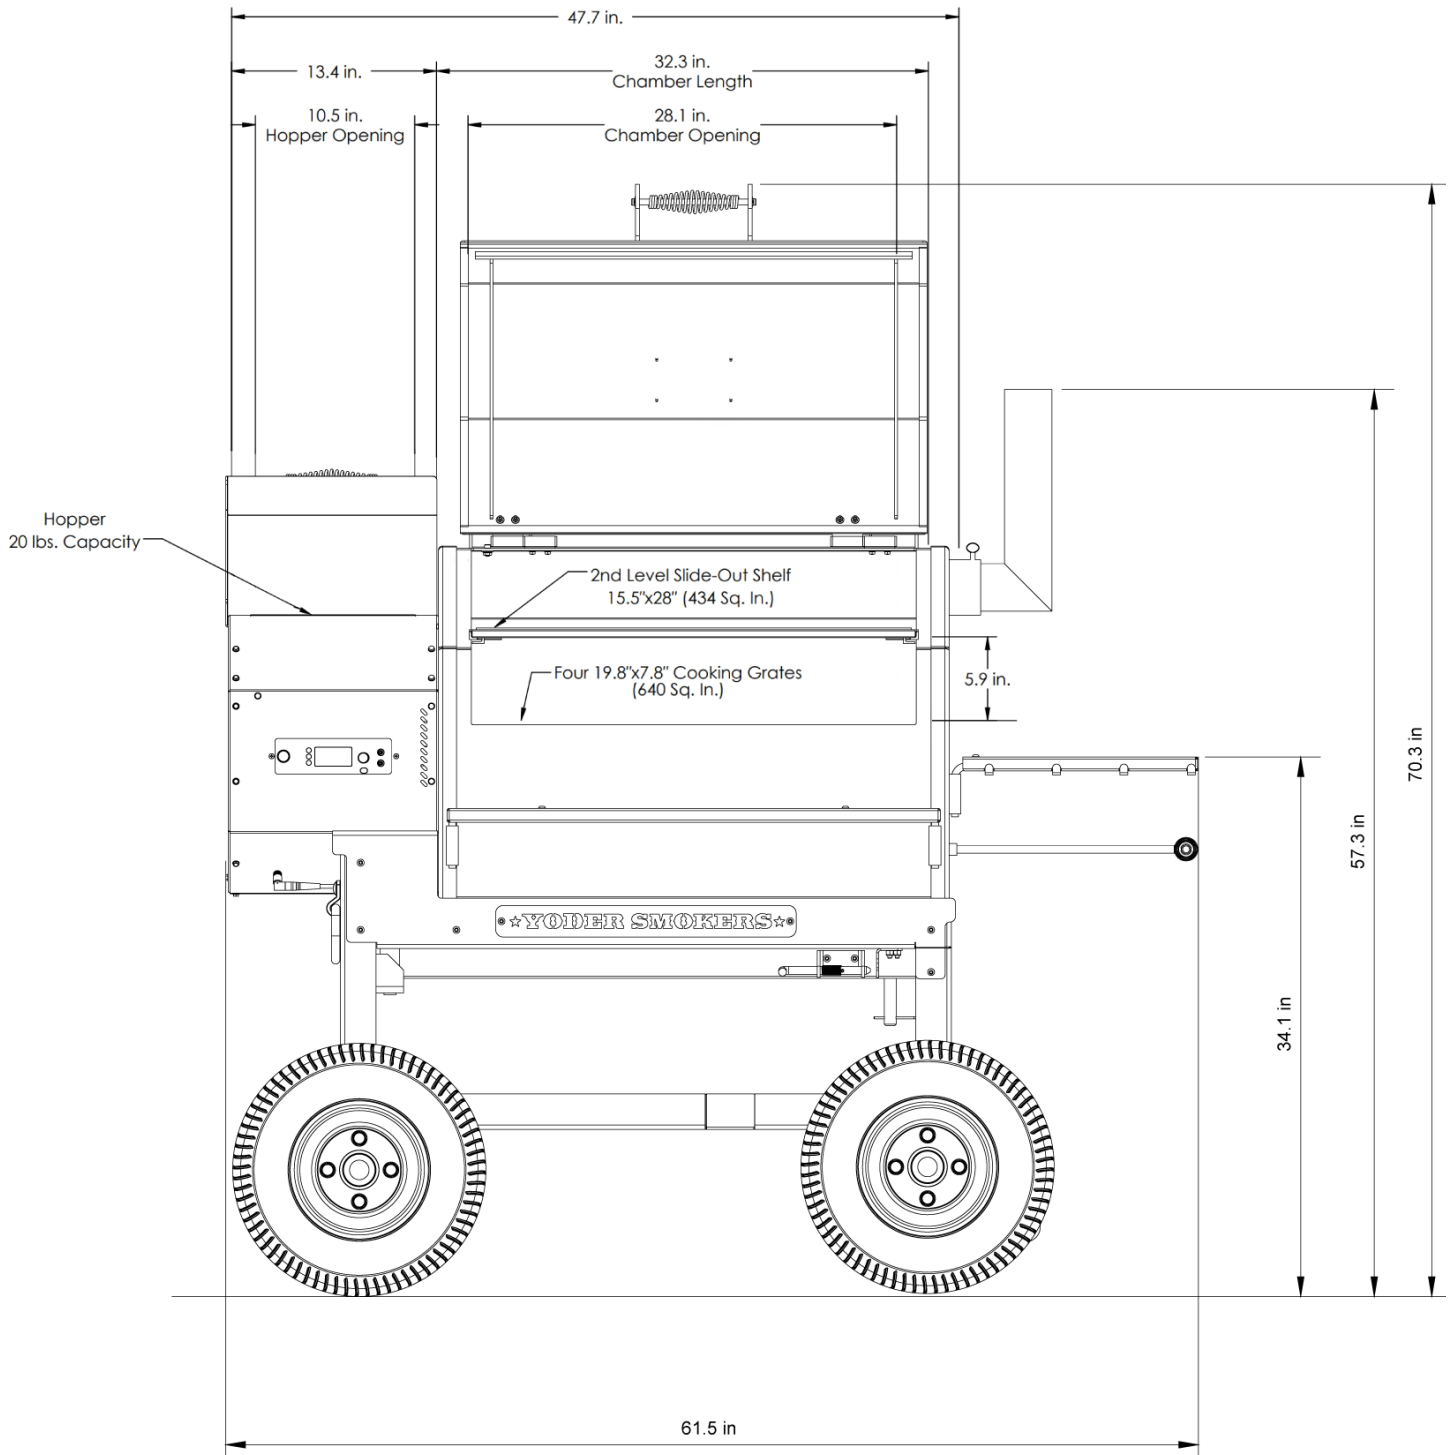

YS640S OUTLANDER

Overall Height: 57.31 in. Overall Depth: 42.89 in. Overall Length: 61.48 in. Total Weight: 541 lbs.

YS640S OUTLANDER

Overall Height: 57.31 in. Overall Depth: 42.89 in. Overall Length: 61.48 in. Total Weight: 541 lbs.

YS640S OUTLANDER

WITH UPGRADED 18" WHEELS & TIRES

Overall Height: 58.31 in. Overall Depth: 44 in. Overall Length: 62 in. Total Weight: 559 lbs.

YS640S OUTLANDER

WITH UPGRADED 18" WHEELS & TIRES

Overall Height: 58.31 in. Overall Depth: 44 in. Overall Length: 62 in. Total Weight: 559 lbs.