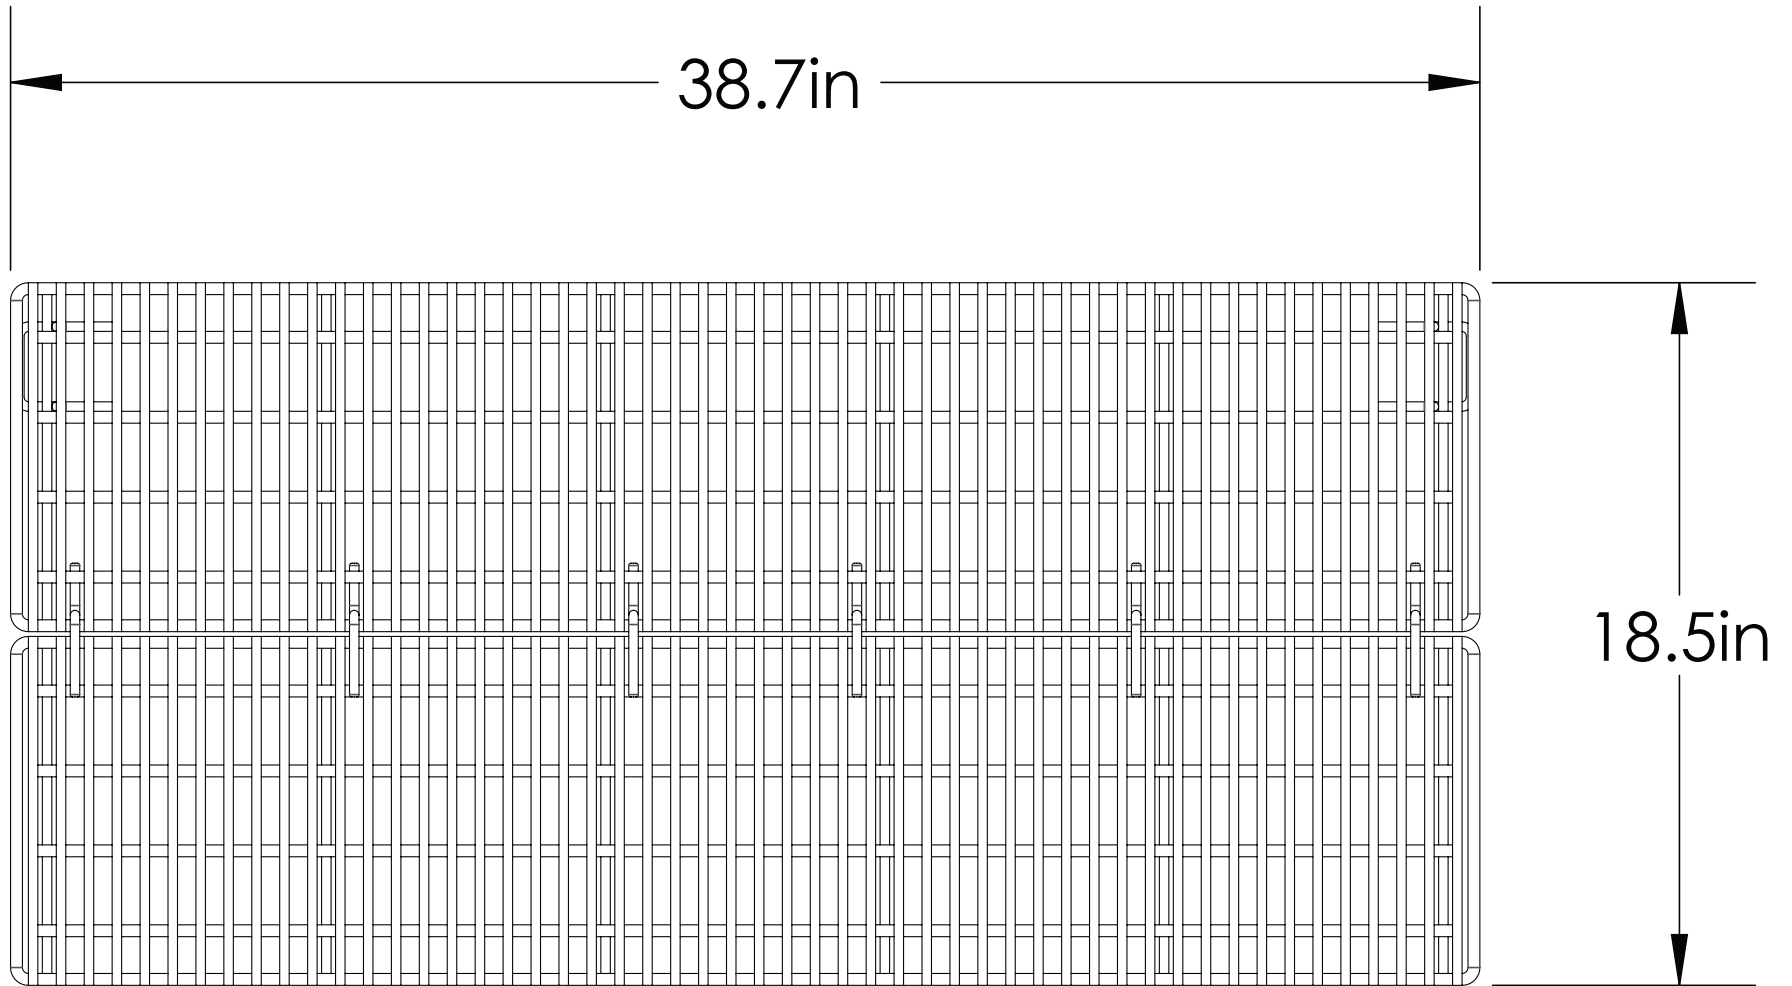

# STAINLESS 2-PC UPPER COOKING GRATES FOR THE LOADED KINGMAN