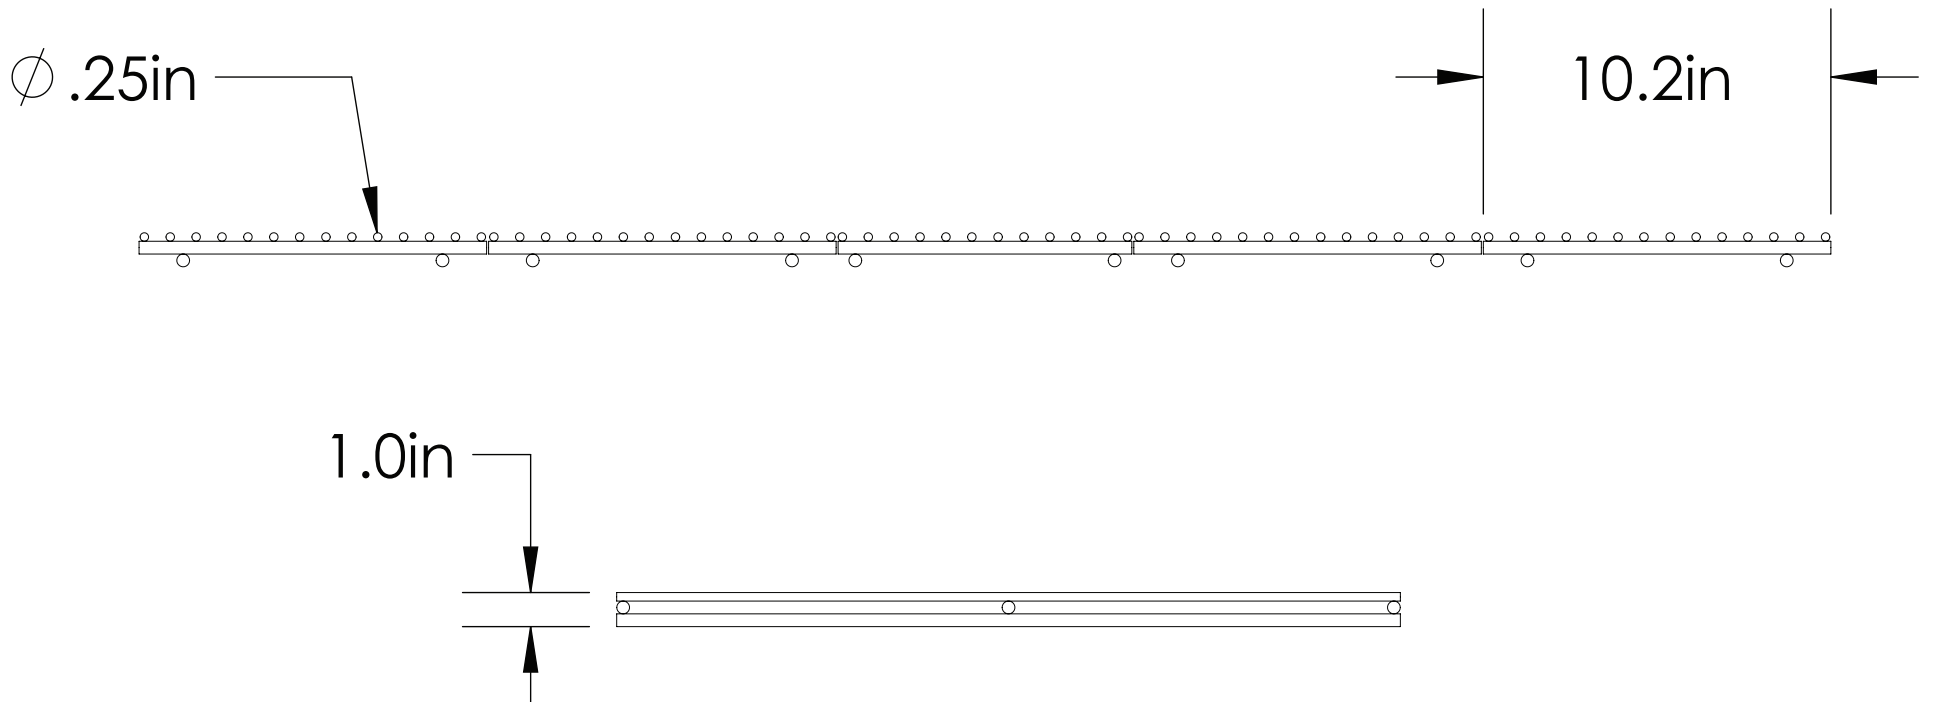

STAINLESS MAIN LEVEL COOKING GRATES FOR THE LOADED KINGMAN