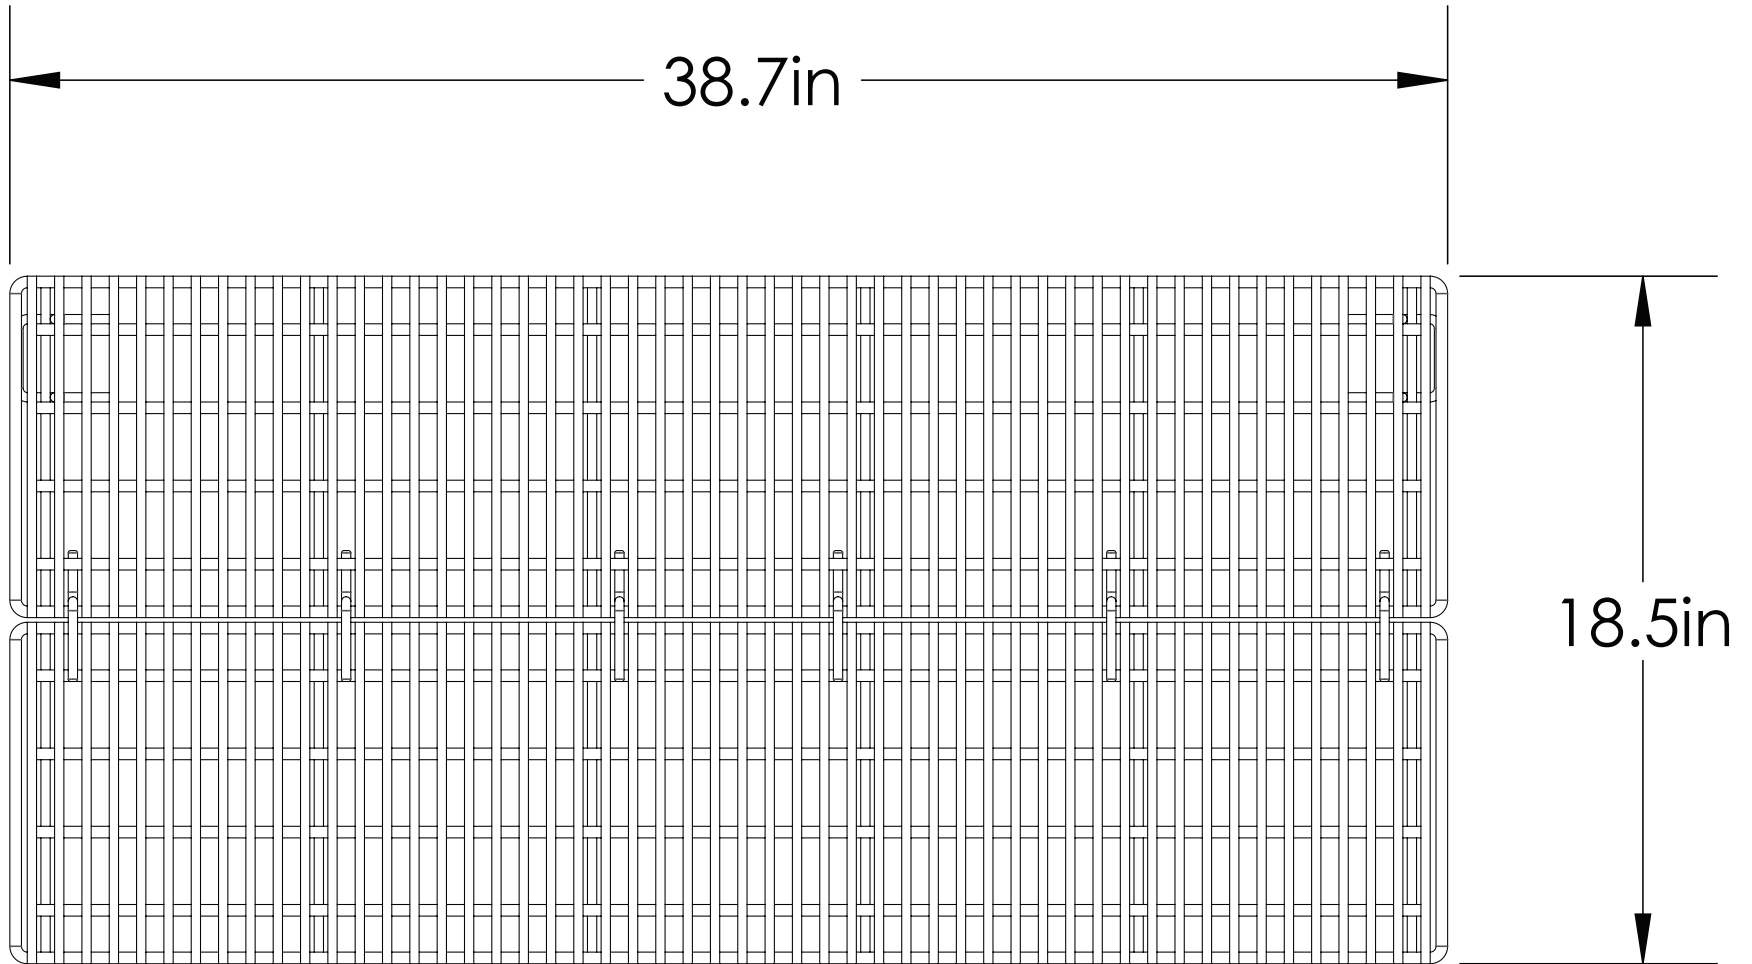

UPPER STAINLESS 2-PC COOKING GRATES

FOR THE LOADED KINGMAN

UPPER STAINLESS 2-PC COOKING GRATES

FOR THE LOADED KINGMAN